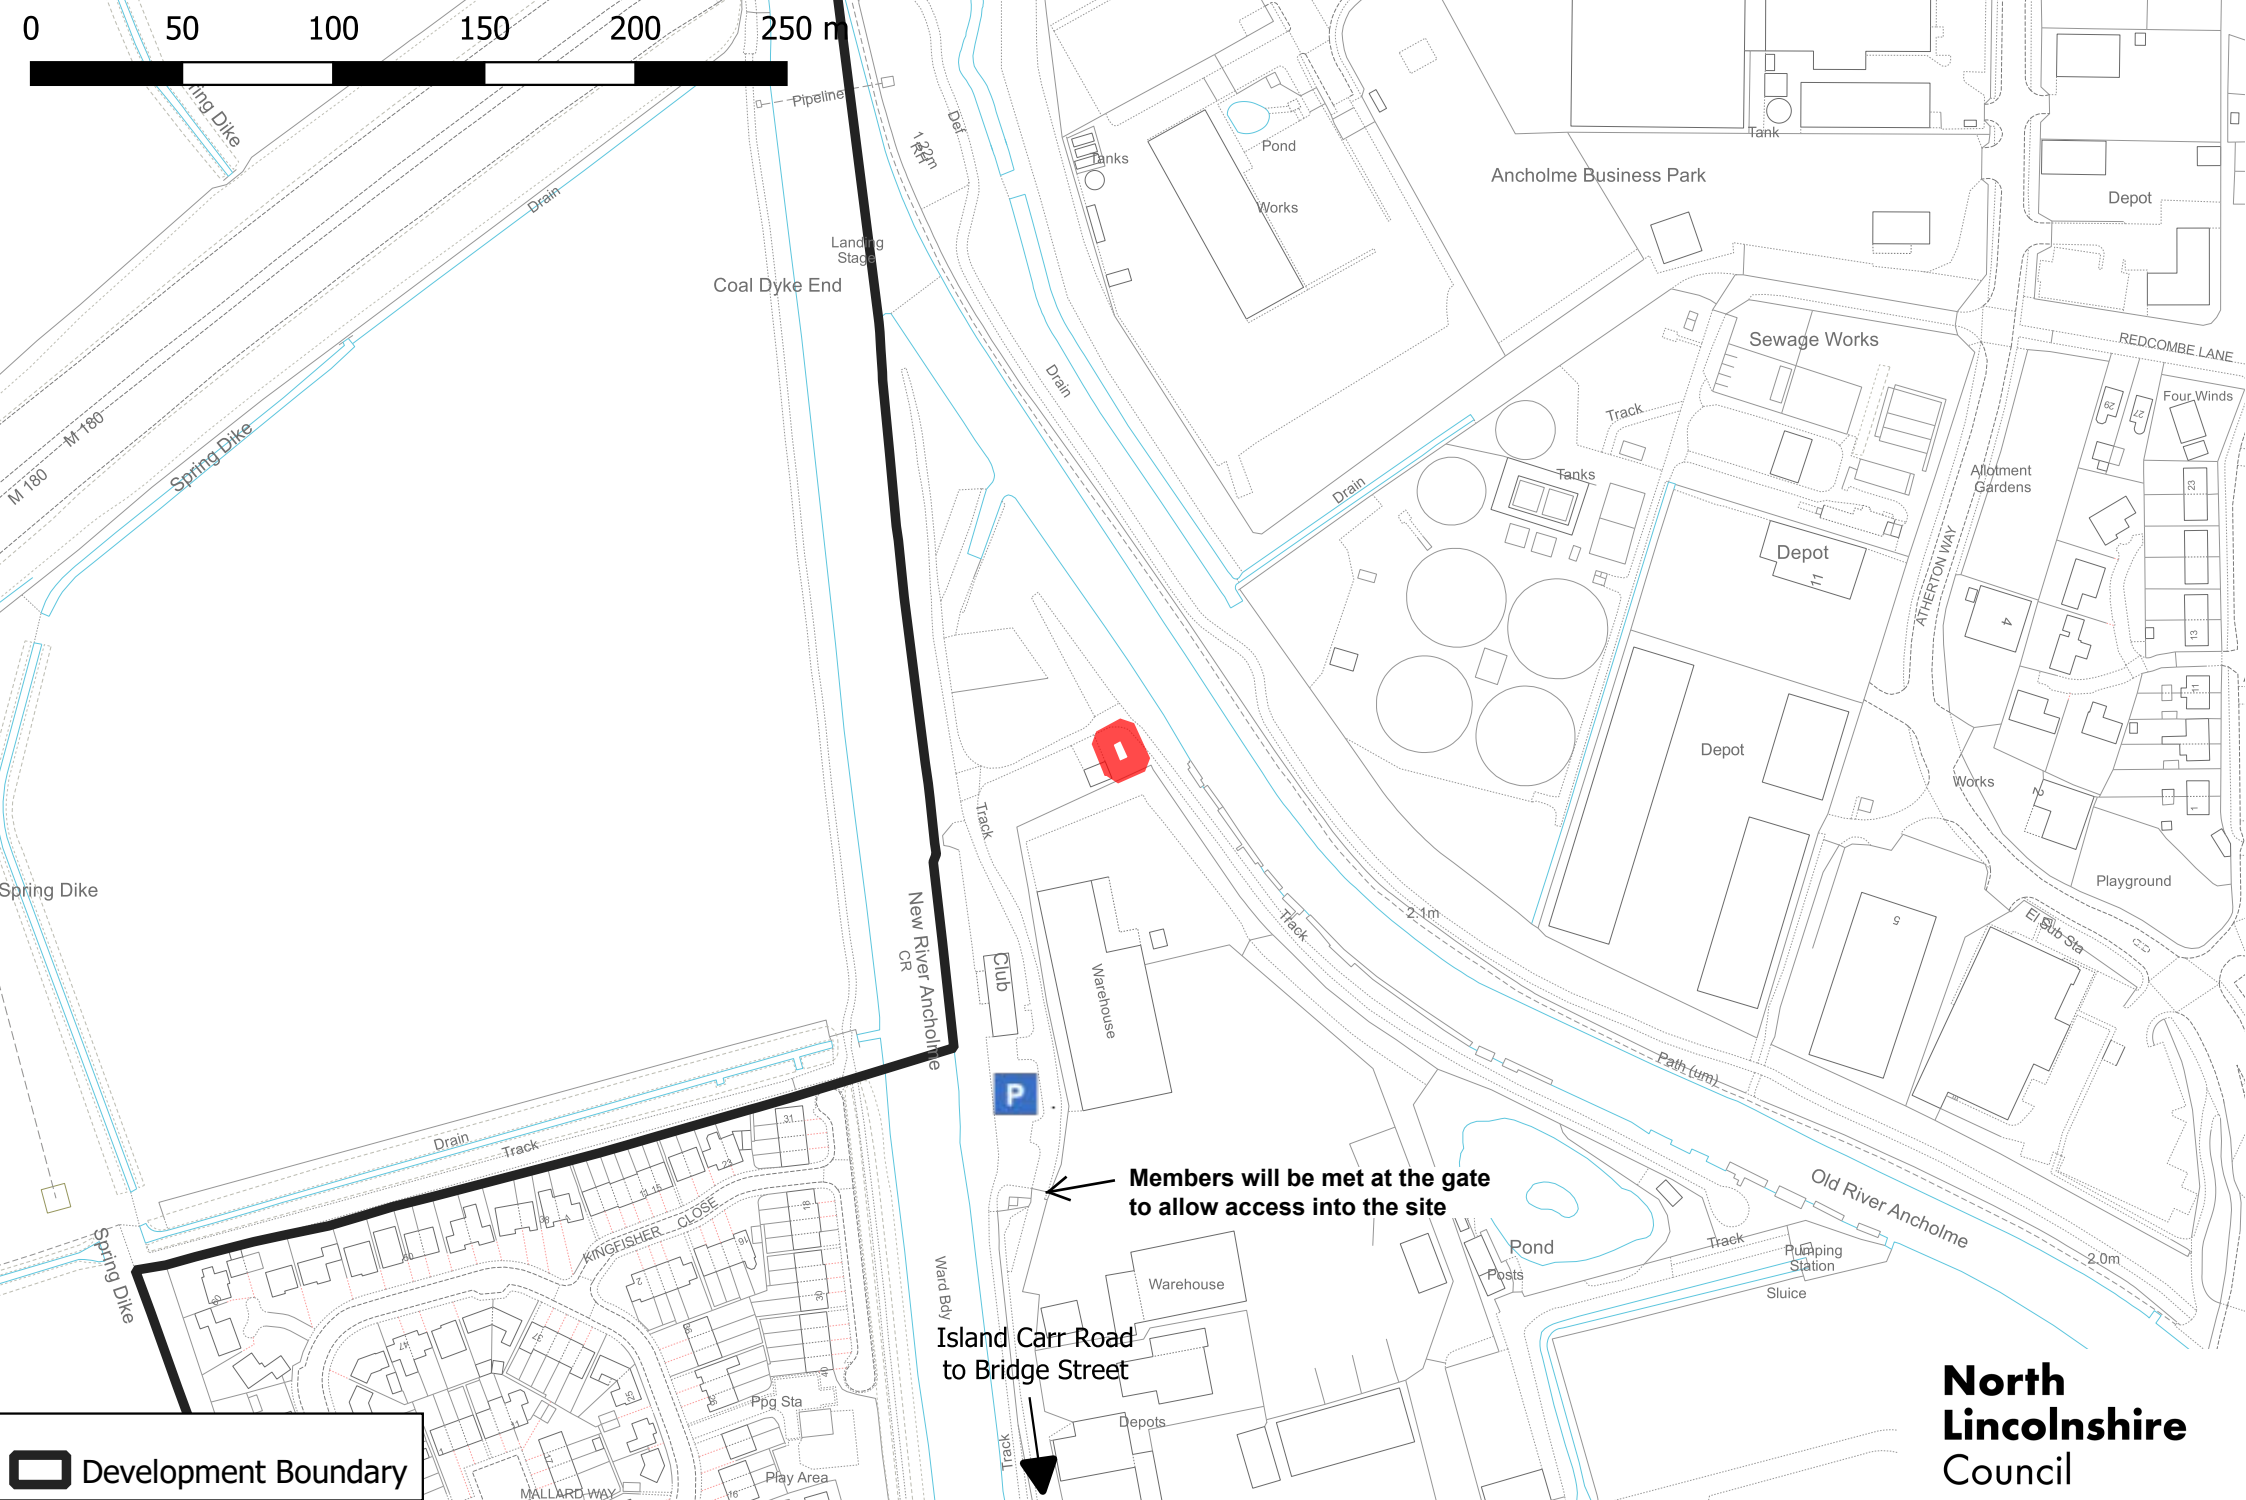

0 50 100 150 200 250 m

 Development Boundary

Members will be met at the gate to allow access into the site

Island Carr Road to Bridge Street

**North
Lincolnshire
Council**

PA/2021/1611 Sat nav: Boat Club, Island Carr Road, Brigg, DN20 8PD

© Crown copyright and database rights 2023. Ordnance Survey AC0000819831